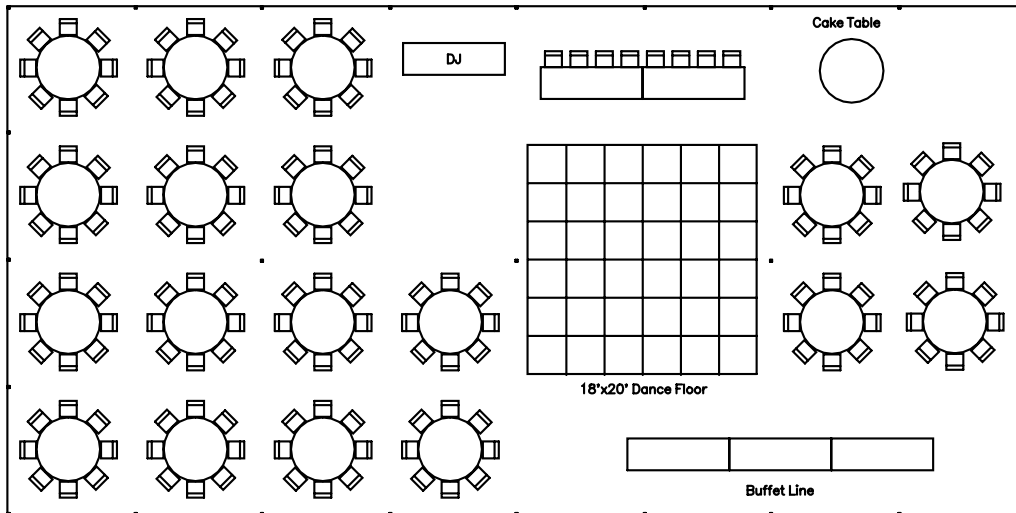

40x80 Pole Tent
 Seating for 152
 18'x20' Dance Floor

Reliable Tent Rental

Date:
 Project:
 Owner:
 Designer: