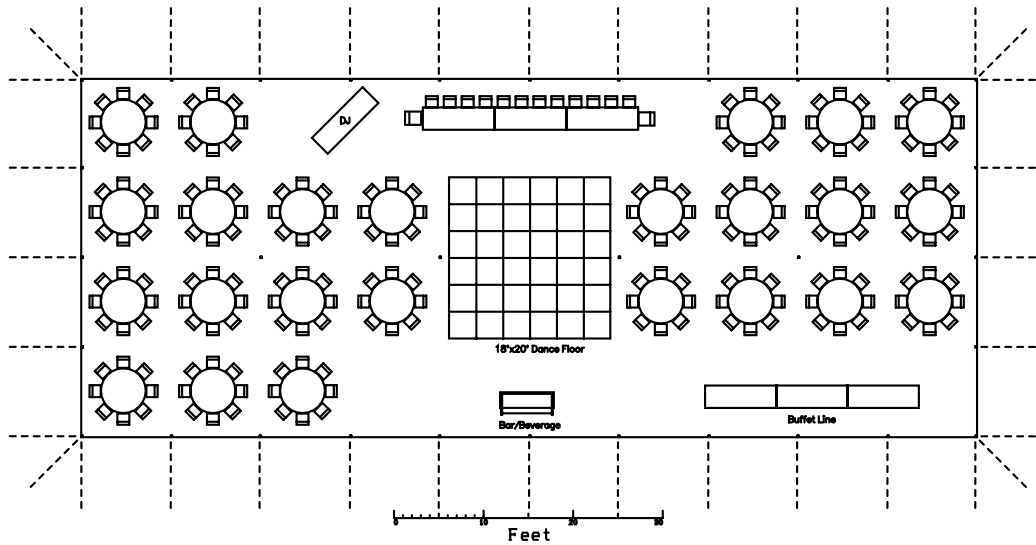

40x100 Pole Tent
 Seating 206
 18'x20' Dance Floor

Reliable Tent Rental

Date:
Project:
Owner:
Designer: