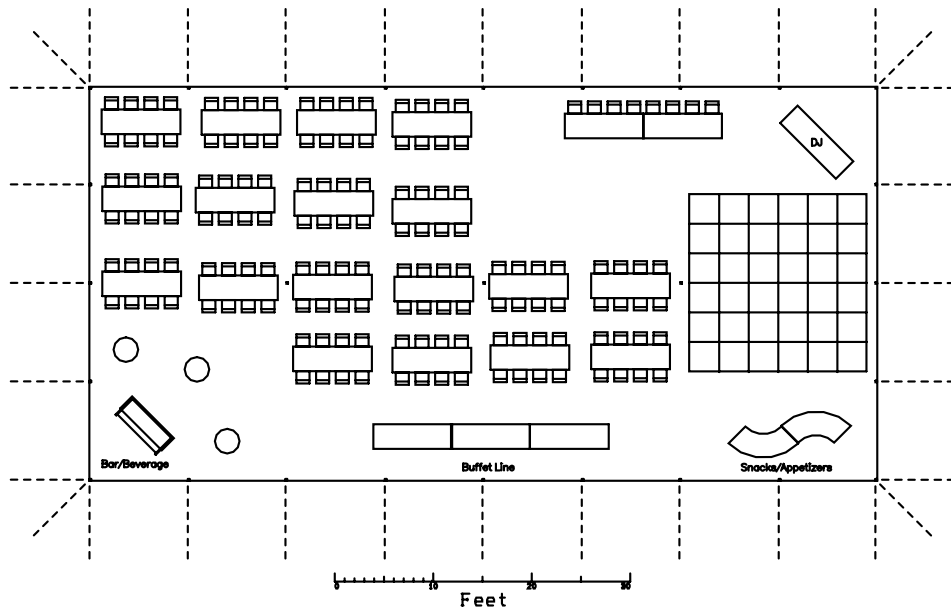

40x80 Pole Tent  
 Seating 152  
 18'x20' Dance Floor

Reliable Tent Rental

Date:
Project:
Owner:
Designer: