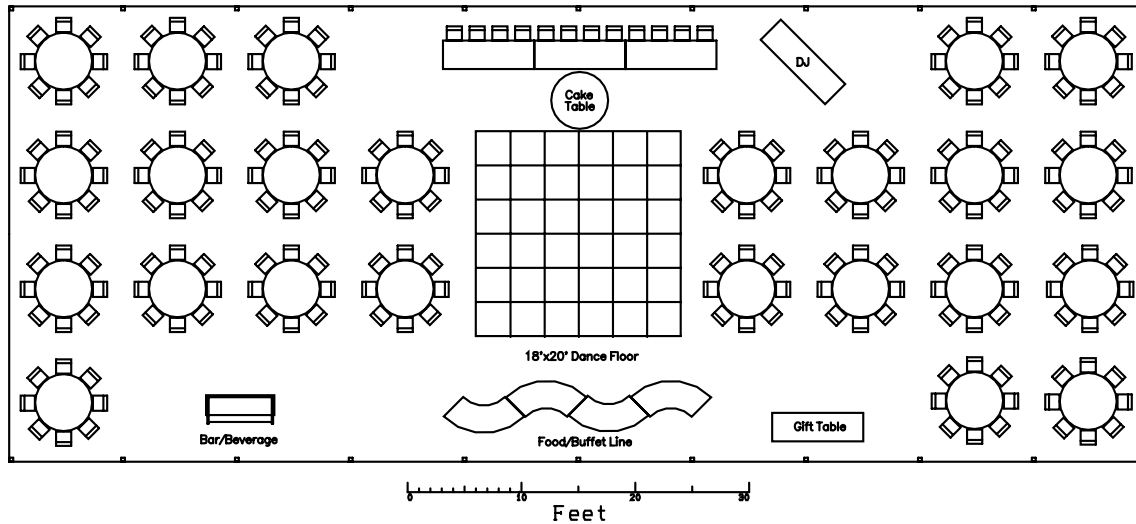

Losberger 40'x100' Clearspan
Seating 200

18'x20' Dance Floor

Reliable Tent Rental

Date:
Project:
Owner:
Designer: