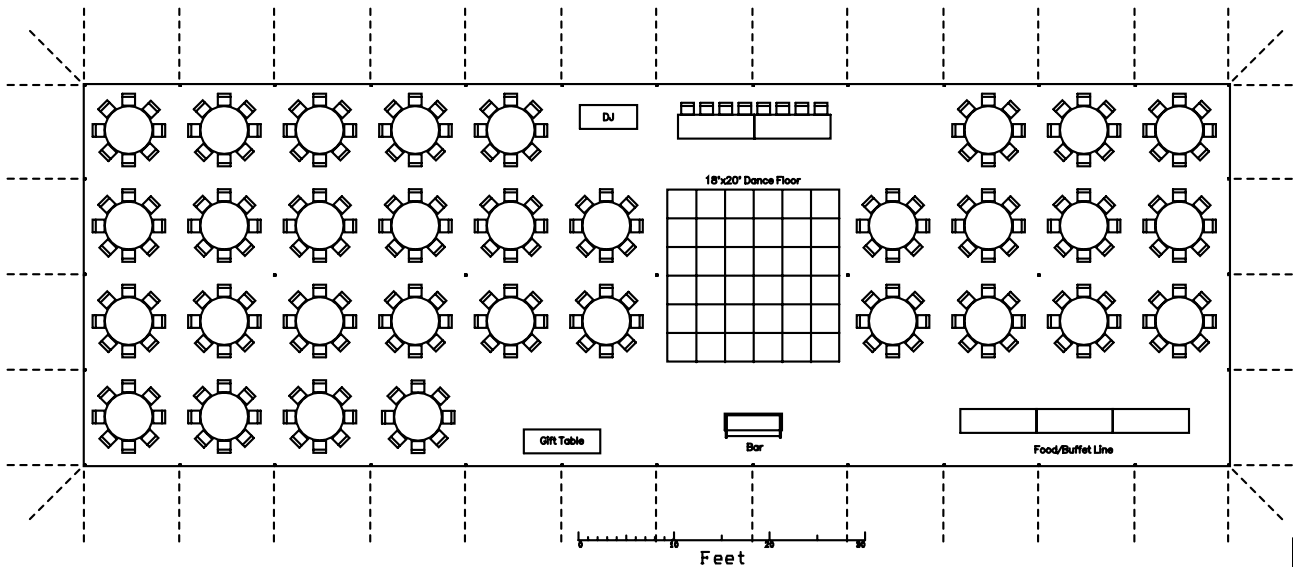

HP Pole Tent 40'x120'
 Seating 264
 18'x20' Dance Floor

Reliable Tent Rental

Date:
 Project:
 Owner:
 Designer: