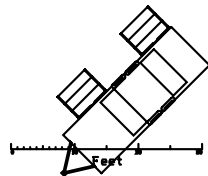

Twin Pole Tent 60'x120'
 Seating 400
 18'x24' Dance Floor

Reliable Tent Rental

Date:
 Project:
 Owner:
 Designer: